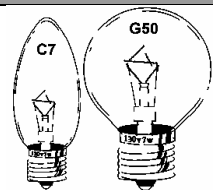

Incandescent C9 & G50 Bulbs

C9 & G50 Lamp Specification

Choose from variety of Bulbs and Accessories, both traditional and unique, for your holiday décor. All our 130v commercial grade bulbs have a bulb life of 3000 hours and are safe for indoor and outdoor use. C9 and G50 Bulbs are larger, more unique, and have an intermediate base.

Item #	Product Description	Case	1-4 Cases	5+ Cases
C9-7	C9 <u>Transparent</u> bulbs, 7 watts per bulb, Clear, Red, Green, Blue, Amber, Pink, Purple or Assorted.	1000 bulbs	$170.00 per case $0.17 per bulb	$130.00 per case $0.13 per bulb
C9-7C	C9 <u>Ceramic</u> bulbs, 7 watts per bulb, White, Yellow, Orange, Red, Green, Blue or Assorted.	1000 bulbs	$170.00 per case $0.17 per bulb	$130.00 per case $0.13 per bulb
C9-7T	C9 <u>Twinkle</u> bulbs, 7 watts per bulb, Clear, Red, Green, Blue or Assorted.	1000 bulbs	$240.00 per case $0.24 per bulb	$200.00 per case $0.20 per bulb
G50	G50 bulb, 7 watts, Frosted White, Clear or Assorted (Blue, Red, Green, Yellow and Frosted White Satin bulbs).	500 bulbs	$150.00 per case $0.30 per bulb	$130.00 per case $0.26 per bulb