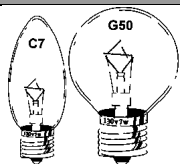

Incandescent C9 & G50 Bulbs

C9 & G50 Lamp Specification

Choose from variety of Bulbs and Accessories, both traditional and unique, for your holiday décor. All our 130v commercial grade bulbs have a bulb life of 3000 hours and are safe for indoor and outdoor use. C9 and G50 Bulbs are larger, more unique, and have an intermediate base.

Item #	Product Description	Case	1-9 Cases	10+ Cases
C9-7	C9 <u>Transparent</u> bulbs, 7 watts per bulb, Clear, Red, Green, Blue, Amber, Pink, Purple or Assorted.	500 bulbs	$80.00 per case $0.16 per bulb	$70.00 per case $0.14 per bulb
C9-7C	C9 <u>Ceramic</u> bulbs, 7 watts per bulb, White, Yellow, Orange, Red, Green, Blue or Assorted.	500 bulbs	$80.00 per case $0.16 per bulb	$70.00 per case $0.14 per bulb
C9-7T	C9 <u>Twinkle</u> bulbs, 7 watts per bulb, Clear, Red, Green, Blue or Assorted.	500 bulbs	$140.00 per case $0.28 per bulb	$125.00 per case $0.25 per bulb
G50	G50 bulb, 7 watts, Frosted White, Clear or Assorted (Blue, Red, Green, Yellow and Frosted White Satin bulbs).	500 bulbs	$190.00 per case $0.38 per bulb	$160.00 per case $0.32 per bulb