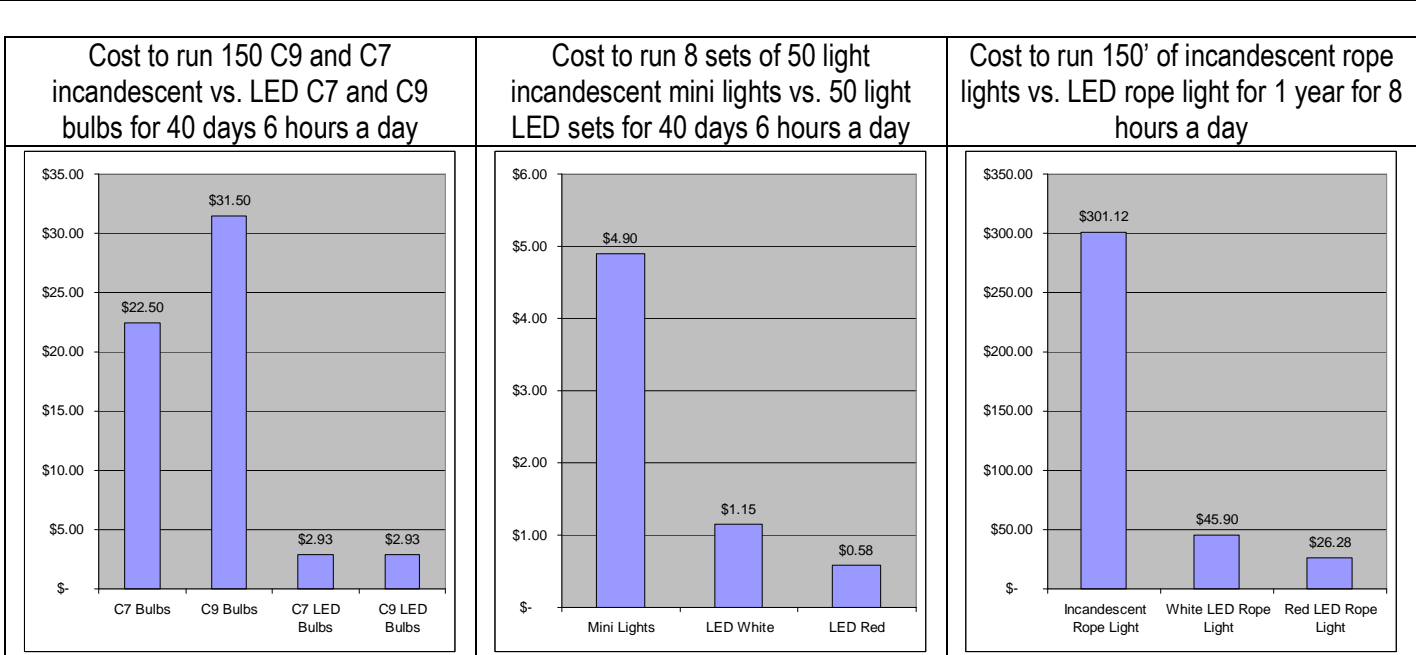

C7 & C9 LED Vs Incandescent Comparison

Type of Lights	Number of lights	Energy Usage per Bulb	Total Energy Usage	Total Kilowatt Usage for Season*	Average Cost Per KW/h***	Average Operating Cost	Max Run
C7-INCANDESCENT	150 Bulbs	5 Watts/.042Amps	750 Watts/6.2550Amps	180 KW/h	$0.125	$22.50	165ft
C7-LED	150 Bulbs	.65Watts/.0054Amps	65Watt/0.54 Amps	23.4KW/h	$0.125	$2.93	300ft
C9-INCANDESCENT	150 Bulbs	7 Watts/.058Amps	700Watts/5.83Amps	252 KW/h	$0.125	$31.50	120ft
C9-LED	150 Bulbs	.65Watts/.0054Amps	65Watts/0.54Amps	23.4 KW/h	$0.125	$2.93	300ft

Mini Lights LED Vs Incandescent Comparison

Type of Lights	Number of Lights	Energy Usage per set	Energy Usage for 8 sets with 50 lights each	Total Kilowatt Usage for season*	Average Cost Per KW/h**	Operating Cost per Season*	Max Run
CG50-CL	400	20.4Watts/0.17Amps	163.2 Watts/1.36Amps	39.17KW/h	$0.125	$4.90	3 Sets
WA50-WW,BL,MU	400	4.8Watts/0.04Amps	38.4Watts/0.32Amps	9.26 KW/h	$0.125	$1.15	3 Sets

Rope Light LED Vs Incandescent Comparison

Type of Lights	Length	Energy Usage per Bulb	Total Energy Usage with 150'	Total Kilowatt Usage**	Average Cost per KW/h**	Average Operating Cost**	Max Run
Rope Light Incandescent	150'	.46Watts/.004Amps	825Watts/6.88Amps	2409KW/h	$0.125	$301.12	150ft
LED-WW,CW, BL,GR	150'	.84Watts/0.007Amps	126Watts/1.05Amps	367KW/h	$0.125	$45.90	228ft
LED-AM, RE	150'	0.48Watts/0.004Amps	72Watts/0.60Amps	210KW/h	$0.125	$26.28	400ft

*KW/h estimated on 6 hours per day for 40 Days

** KW/h estimated on 8 hours per day for 1 year

***Based on National Average

The following Formula can be used to figure out the Operating Cost Lighting

$$\frac{\text{Total Watts} \times \text{Hours of use}}{1000} = \text{Kilowatt Hours} \times 0.125 (\text{National Avg. per KW/h}) = \text{Operating Cost}$$

To figure out the total amount of Amps your application is pulling use the following formula:

$$\frac{\text{Total Number of bulbs} \times \text{Bulb Wattage}}{120 (\text{Voltage})} = \text{Total Amps}$$