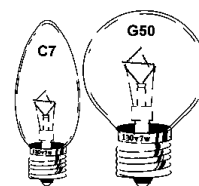

PRODUCTS

	PAGE
LED rope light 120v and 12v	3
2 Wire Rope Light	4
Mini 12V Rope Light and Accessories	5
3 Wire Rope Light	6
2 and 3 wire Controllers and Accessories	7
5 Wire LED and Incandescent Rope Light	8
5 Wire Rope Light Accessories	9
LED Neon Flex	10
Specialty Christmas Lights	11
Party Sculptures	11
Commercial Grade Mini Lights	12
Pro Line Mini Lights	13
Pro Line Icicle and Net Lights	13
C7 and G30 Bulbs and Stringers	14
LED C7 Retrofit Bulbs	14
C9 and G50 Bulbs and Stringers	15
LED C9 Retrofit Bulbs	15
LED Mini Lights	16
LED Net Lights	16
LED Icicle Lights	17
LED Wide Angle	17
Starlight Spheres	17
Power Accessories	18
Mounting Clips, Tabs, and Stakes	18-19
Rope Light Snowflakes and Stars	20
Controllers and Faders	21
Fog and Bubble Machines	21
Mirror Balls	22
Black Lights	22
Clip Light	23
Festoon Strip light	24
Lighting Specification and Comparisons	24-26
About Us	27